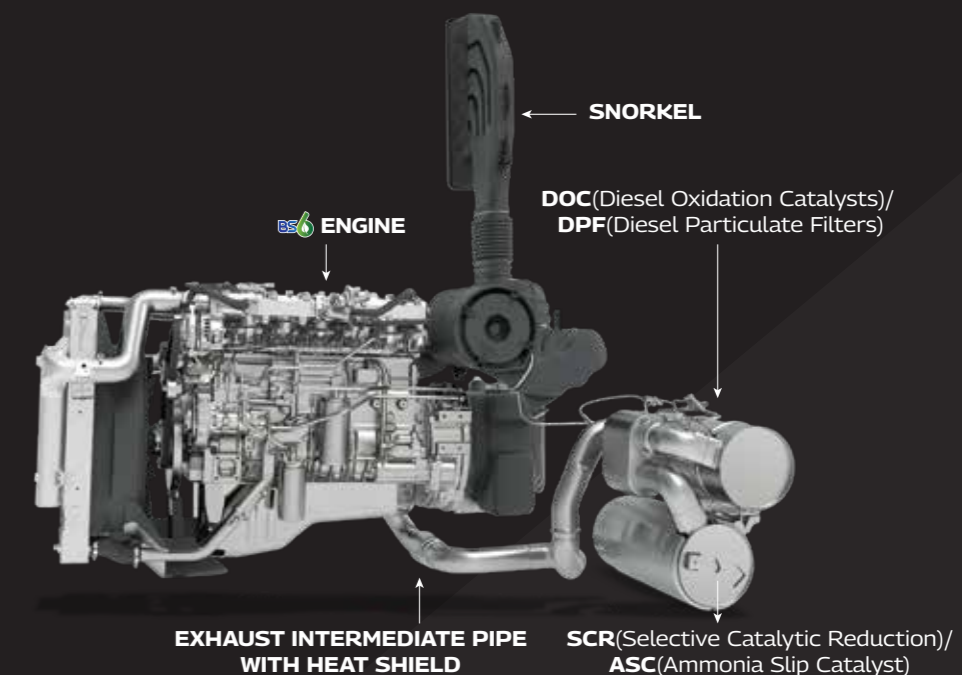

THE CRDe ADVANTAGE

THE SMART WAY TO SAVE FUEL

KNOWN AND TRUSTED ENGINE IN THE NEW ERA

THE HEART OF SMART

UNDISPUTED HIGHER MILEAGE AND RUGGED AGGREGATES FOR HIGHER UPTIME

LOWEST LIFE CYCLE COST FROM DAY 1

HIGHEST LIFETIME VALUE

MAHINDRA **BS6** AFTER TREATMENT SYSTEM.

LOWER AdBlue CONSUMPTION MEANS HIGHER EARNINGS.

MODERN TECHNOLOGY, STRONG FOUNDATION.

SPECIFICATIONS	MAHINDRA COWL 28 BS6
Engine Type	MPOWER 7.2L FuelSmart
Max. Power	206 kW @ 2200 r/min
Max. Torque	1050 Nm @ 1200 - 1700 r/min
Wheel Base (mm)	5000/5350/6100/6600
Greadability	22.90%
Clutch (diameter)	395 mm Diaphragm type, Single plate dry type
Gear box	6S - Eaton
Rear Axle	Solo Banjo Type Single Reduction
Front Suspension	Semi Elliptical Leaf Spring with Shock Absorber
Rear Suspension	CLS
Fuel Tank Capacity	415 L
Ad blue Tank Capacity	50 L
Chassis	Ladder Type 285x70x8.5
Steering	Hydraulic Power Assist Tilt & Telescopic
Tyres	295/90R20 Radial Tube Tyres
Load body capacity (ft)	23.5, 25.5, 29.5, 32
System Voltage	24 V (12X2)
Battery Rating	120 Ah

PUSHES YOUR BUSINESS FORWARD TOO.

- 7.2 litre, high torque, low RPM engine
- mPOWER FuelSmart engine with multimode switches
- Real Time (Live) Driver information system

*Accessories shown may not be part of standard fitment

PUMPS YOUR BUSINESS FORWARD.

- 7.2 litre, high torque, low RPM engine
- mPOWER FuelSmart engine with multimode switches
- Guaranteed better fuel efficiency
- Real Time (Live) Driver information system
- Next-Gen features and improved cabin for better productivity
- Better payload capacity